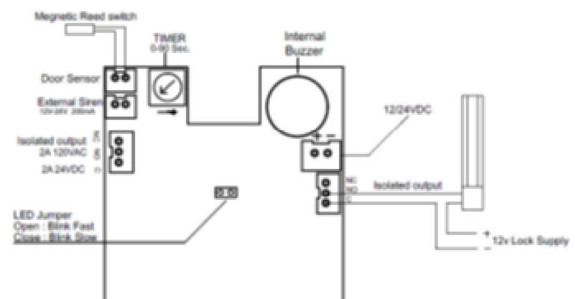

Safe, Visible, Easy to Install

Flashing Backlit Dual Colour LED make Call-Point Very Visible from Long Distance

Simply lift Flip Cover to Raise Alarm

Sounder

SEK-MCP-SPDT-LIFT COVER-ALARM

Main Features

- Sekurit's Sek-Mcp-10- Led – Buzzer Series
- With inbuilt Led (Blue and Red), Flasher & Buzzer on Door Release
- **Flip Cover Lift Alarm**
- Adjustable Timer Setting From 00-90 seconds
- Provision to Connect External Loud Siren

Model no. **SEK-MCP-10-LED-BUZZ.**

Call Points

Display Window Showing Lock – Unlock Status

Resettable Call Point features a resettable operating element that produces no dangerous glass shards, making it suitable for use in high traffic areas, such as schools, shopping malls, or commercial buildings.

Wiring Diagram

Standard Features & Specifications

- Operating Auto- Voltage 12-24 Vdc
- Dimensions 87 * 91 * 53 mm
- Rating Upto to 5A 125/250 VAC
- Double Pole) Switch 1 (NC/com/NO) , Switch 2 1A at 30VDC