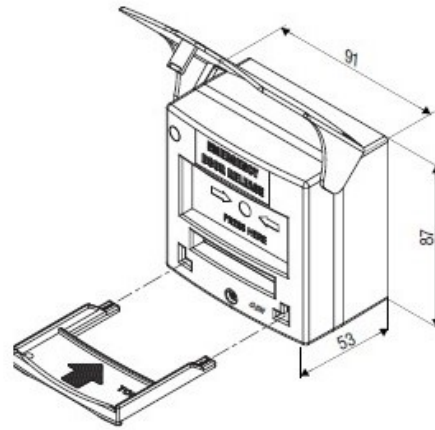

Resettable Call Points

Safe, Visible, Easy to Install

STANDARD FEATURES AND SPECIFICATIONS

Model : **SEK-MCP-10-DPDT** **DOUBLE POLE**

- Double Pole DPDT Connections
- Fully Resettable Emergency Door Release
- Unique Visible Window To Display Door OPEN -CLOSE
- Transparent Protective Flip Cover (Optional)
- Available in Red -Green-White Colours

DIMENSIONS

Call Points

COLOUR OPTIONS : Green / Red/ White

DIAGRAM AND CONNECTION EXAMPLES