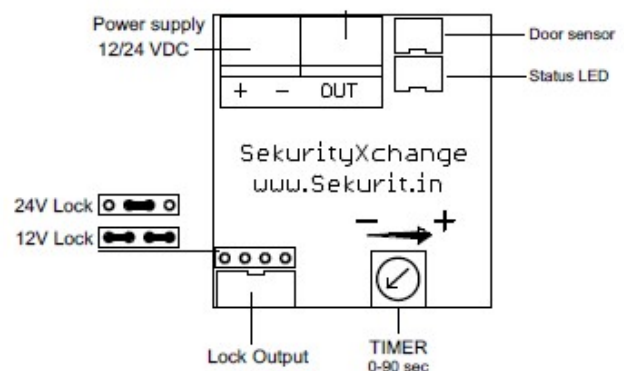

Technical Specs :

Standby Current without lock:

- 65mA to 75mA @12VDC
- 60mA to 70mA @24VDC

Lock Output : 0.8A to 0.85A @12/24VDC

Dual voltage 12/24VDC

MOV prevents voltage spike and surge current

No residual magnetism

LED output voltage 20mA 9-10 VDC