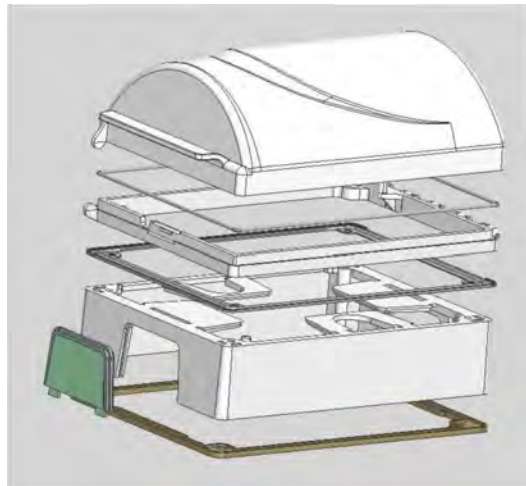

SEKURIT Universal Stopper

Optional Multiple Gaskets upto 7 no.'s for Outdoor Installation

PRODUCT OVERVIEW

These indoor and outdoor low profile or dome polycarbonate covers protect devices such as manual call points, emergency buttons and dual action pull stations etc., without restricting legitimate operation. The versatile cover offers excellent protection against physical damage (both accidental and intentional), dust and grime as well as severe environments inside and out.

IMPORTANT NOTICE

When used on fire systems, Universal Stopper is intended for areas where the incidence of false fire alarms from manual call points is high or has proven to be a serious problem. Any disadvantage of the device is more than balanced when one considers the consequences of false fire alarms, especially if fire service personnel and equipment are responding to a false fire alarm when they are needed for a real fire somewhere else. Add to this the disruption to the facility when false alarms occur. If you have, or may have, a problem with false fire alarms or physical/weather damage to your fire alarm activation devices, the Universal Stopper could prove invaluable.

Design

- Prevents false alarms, without hindering legitimate operation of a manual call point in the event of an emergency.

Construction

- Tough polycarbonate housing can withstand severest of knocks.

Installation

- A simple 4 fixing installation can retrofit over existing device.
- Can accommodate flush or surface mount applications.
- Typical working properties of polycarbonate are -40° to 121°C (-40° to 250°F).