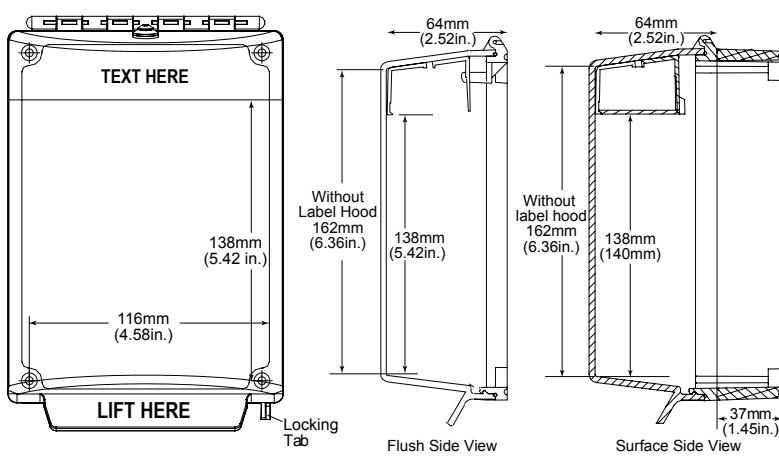

ACCESSORIES:

- SEK-4000-SPACER 37mm Spacer
- SEK-PIN Servicing Pin
- SEK-Alarm Sounder Unit
- BS Break Seals (Quantity. 10)

Replacement Housing Shell (Red)
Add -G for Green, -B for Blue, -Y for Yellow,

DIMENSIONS:

EXTERNAL DIMENSIONS (mm):

Mounting Option	Height	Width	Depth
Flush	207	137	68
Surface	207	137	105

OPTIONAL BACK SPACER
SEK-4000-PC-TP TOP PART RECESSED

OPTIONAL GASKETS