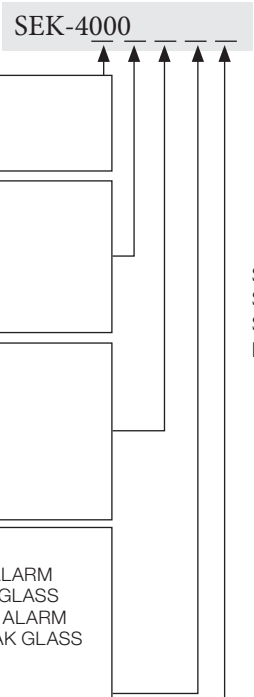

Sekurit Universal Stopper

Dimensions and Technical Information

MODELS AVAILABLE

SEK-4000-PC-TP TOP PART - RECESSED FITTING : Universal Stopper, (flush mounted, dome cover)

SEK-4000-PC-SF SURFACE MOUNT : Universal Stopper, (flush mounted, dome cover with back spacer)

SEK-4000-PC-SF-WP: Universal Stopper, (flush mounted, dome cover with back spacer AND WEATHERPROOF GASKETS

optiona; : Alarm MODULE

BUILD YOUR OWN MODEL

Cover Options:
3 = Dome cover

Mounting Options:
0 = Flush Mount (Open backed) -
1 = Surface Mount - Clear Spacer (Dual Mount - Open backed) -

Hood/Horn Options:
00 = No Label hood
10 = Label hood without sounder ★
20 = Label hood with sounder ★
30 = Label hood with sounder and relay ★
★ All colours except NC

Housing/Sounder Colour & Label Options:
FR (red) - IN CASE OF FIRE - LIFT COVER / ACTIVATE FIRE ALARM
FR-BREAK (red) - IN CASE OF FIRE - LIFT COVER / BREAK GLASS
FR-PULL (red) - IN CASE OF FIRE - LIFT COVER / PULL FIRE ALARM
EG (green) - IN CASE OF EMERGENCY - LIFT COVER / BREAK GLASS TO OPEN DOOR

No Label NB = Blue NC = Clear NG = Green NR = Red NW = White NY = Yellow	Custom Label CB = Blue CG = Green CR = Red CW = White CY = Yellow	For custom label option, must provide wording (2 lines, 30 characters per line including spaces limit)

Language Options:

-KA	KANNADA	-TA	TAMIL;
-ES	Spanish	-HI	HINDI

No additional coding is required for an English label