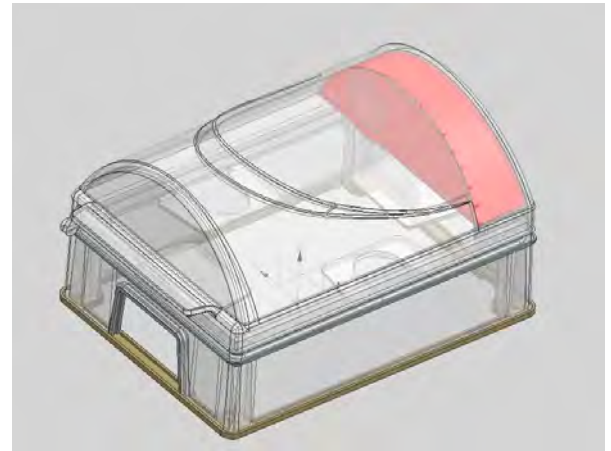

SEKURIT Universal Stopper

Optional Multiple Gaskets upto 7 no.'s for Outdoor Installation

PRODUCT OVERVIEW

These indoor and outdoor low profile or dome polycarbonate covers protect devices such as manual call points, emergency buttons and dual action pull stations etc., without restricting legitimate operation. The versatile cover offers excellent protection against physical damage (both accidental and intentional), dust and grime as well as severe environments inside and out.

IMPORTANT NOTICE

When used on fire systems, Universal Stopper is intended for areas where the incidence of false fire alarms from manual call points is high or has proven to be a serious problem. Any disadvantage of the device is more than balanced when one considers the consequences of false fire alarms, especially if fire service personnel and equipment are responding to a false fire alarm when they are needed for a real fire somewhere else. Add to this the disruption to the facility when false alarms occur. If you have, or may have, a problem with false fire alarms or physical/weather damage to your fire alarm activation devices, the Universal Stopper could prove invaluable.