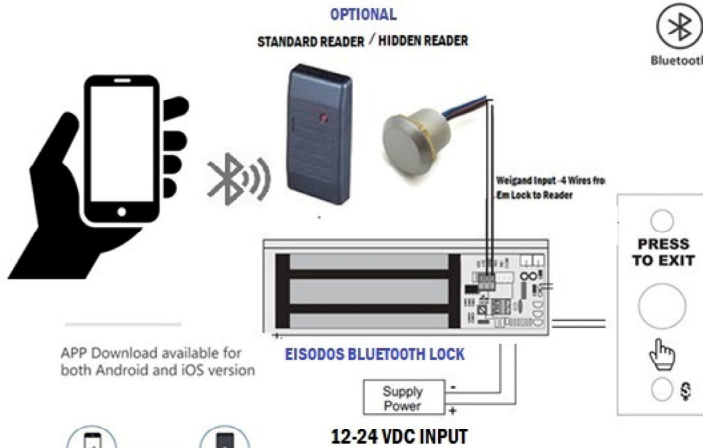

**SEKURIT EISODOS SERIES
BT-600 LED EM LOCK**

ALL IN ONE DEVICE : NO NEED OF ANY EXTERNAL CONTROLLER OR REMOTES. YOUR MOBILE IS KEY

APP Download available for both Android and iOS version

- > Compatible with all Bluetooth-enabled mobile phones (version: 4.0 above) to access the door
- > APP support Android 4.3 and IOS7.0 above
- > 1,000 users, user data can be transferred
- > Multi access modes: Card, Card or PIN, Card with PIN and multi Cards/PINs
- > Can connect with any reader with Wiegand 26 ~ 37 bits output
- > Can connect with any keypad reader with 4bits, 8bits (ASCII), or 10bits Virtual number output

COMPATIBLE WITH PROXIMITY / MIFARE / HID READER

Technical Specifications :

- **Holding Force :** Up to 600 lbs
- **Weight (Magnet) :** 1.1 kg (±1%)
- **Dimensions :** Magnet - (L)250x(W)42x(T)25 mm
Armature - (L)180x(W)38x(T)11 mm
- **Anti Residual Magnetism Kick Off Button**
- **Current Draw :** 12V /550 mA ; 24V /320 mA (±5%)

(Microprocessor based)

- 1) Standby Current without lock:
 - 70mA to 80mA @12VDC
- 2) Exit Button Trigger Input
- 3) MOV prevents voltage spike and surge current
- 4) Relock time delay
- 5) **12-24 VDC INPUT**