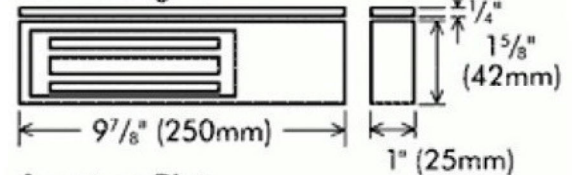

Electromagnet