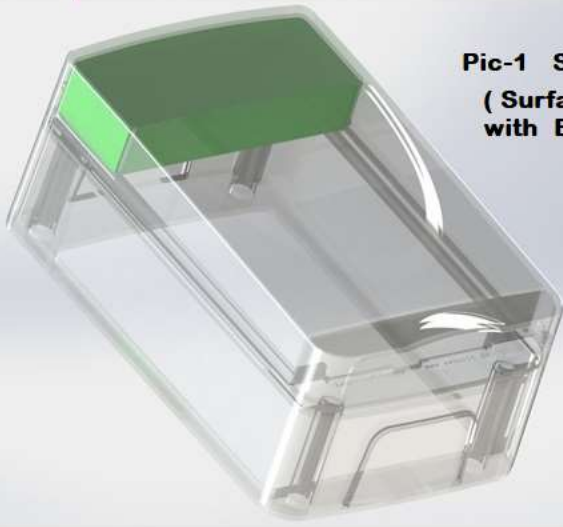

Seku Stopper Series

SEK-3000-PC-ALARM

SEK-3000-PC
Standard without Alarm

Manual Call Point Protective Cover (Weather-Proof)

The smart protector is an advanced protective cover . . . The original intention is to reduce the misuse and abuse of alarm devices to cut down the unnecessary labor costs and other problems coming from end users. could be used in places like malls, Metro stations and Apartments where people flow large, Prone to fire, security products false alarm and abuse.

The Smart Protector product is High transparent polynate material protection cover with innovation design. It's durable, Easy to install.

The Smart Protector product could be used with most of the manual call point,Exit button and Emergency button products on the

Seku Stopper Series

Different Sizes : Mini Seku-Stopper to Universal Seku-Stoppers

Different Colour Options

Seku Stopper Series

**Pic-1 Seku-Stopper
(Surface Mount
with Back Spacer)**

**Pic-2
Seku-Stopper
(Surface
Mount with
Back Spacer)**