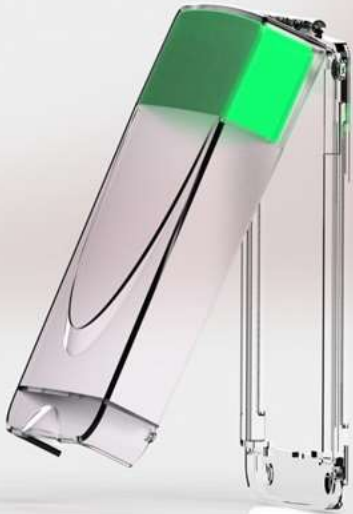

Pic-3 Seku-Stopper (Flush Mount)