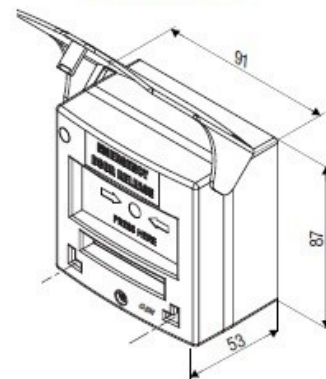

LOCAL SCARE ALARM operated by KeySwitch in Compact Size

Visible, Easy to Install

Flashing Backlit Dual Colour Led make it Very Visible from Long Distance

Model No. : SEK-MCP-10-LSA

- Automatic Voltage Input 12-24 vdc
- Connect to External Magnetic Door Sensor for Monitoring
- Inbuilt buzzer and Backlit Dual Colour Leds / Flasher
- LSA is armed by Keyswitch . Once Alarm is activated by door opening , it can be only silenced or disarmed by authorised person with Keyswitch only
- Can connect to External Loud Siren (optional)
- Isolated Relay Alarm Feedback Output

Call Points

Dimensions

Main Features

- With inbuilt Led (Blue and Red), Flasher & Buzzer
- Provision to Connect External Loud Siren

Standard Features & Specifications

- Operating Auto- Voltage 12-24 Vdc
- Dimensions 87 * 91 * 53 mm