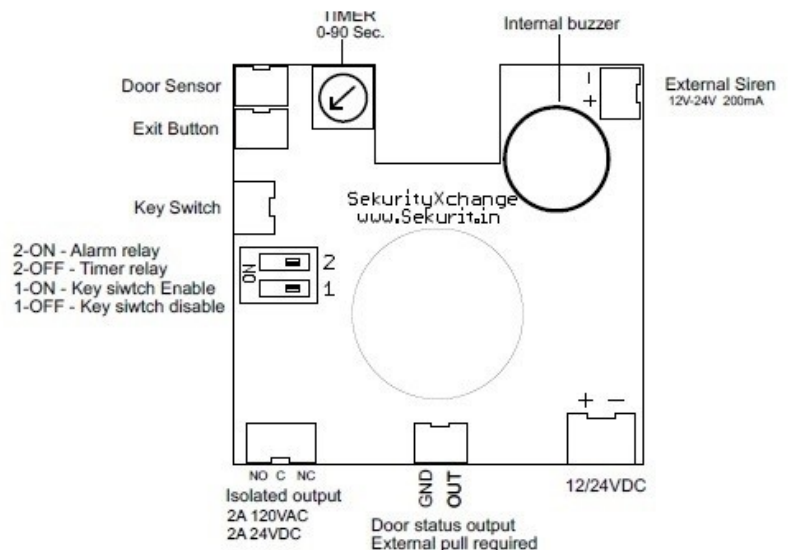

Call Points

Dimensions

Main Features

- With inbuilt Led (Blue and Red), Flasher & Buzzer
- Provision to Connect External Loud Siren

Standard Features & Specifications

- Operating Auto- Voltage 12-24 Vdc
- Dimensions 87 * 91 * 53 mm