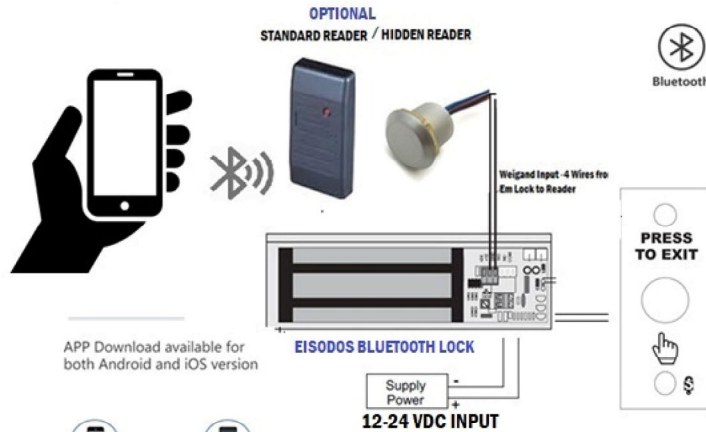

**SEKURIT EISODOS SERIES  
BT- 1200- LED EM LOCK**

ALL IN ONE DEVICE : NO NEED OF ANY EXTERNAL CONTROLLER OR REMOTES. YOUR MOBILE IS KEY

APP Download available for both Android and iOS version

- > Compatible with all Bluetooth-enabled mobile phones (version: 4.0 above) to access the door
- > APP support Android 4.3 and IOS7.0 above
- > 1,000 users, user data can be transferred
- > Multi access modes: Card, Card or PIN, Card with PIN and multi Cards/PINs
- > Can connect with any reader with Wiegand 26~37 bits output
- > Can connect with any keypad reader with 4bits, 8bits (ASCII), or 10bits Virtual number output

Lock Holding Force : Up to 1200 lbs

- Weight ( Magnet ) : 2.5 kg (±1%)
- Dimensions : Magnet - (L)266x(W)67x(T)39 mm  
Armature - (L)185x(W)61x(T)16.5 mm
- Anti Residual Magnetism Kick Off Button
- Current Draw : 12V /550 mA ; 24V /320 mA (±5%)

( Miroprocessor based )

- 1) Standby Current without lock:
  - 70mA to 80mA @12VDC
- 2) Exit Button Trigger Input
- 3) MOV prevents voltage spike and surge current
- 4) Relock time delay
- 5) **12-24 VDC INPUT**